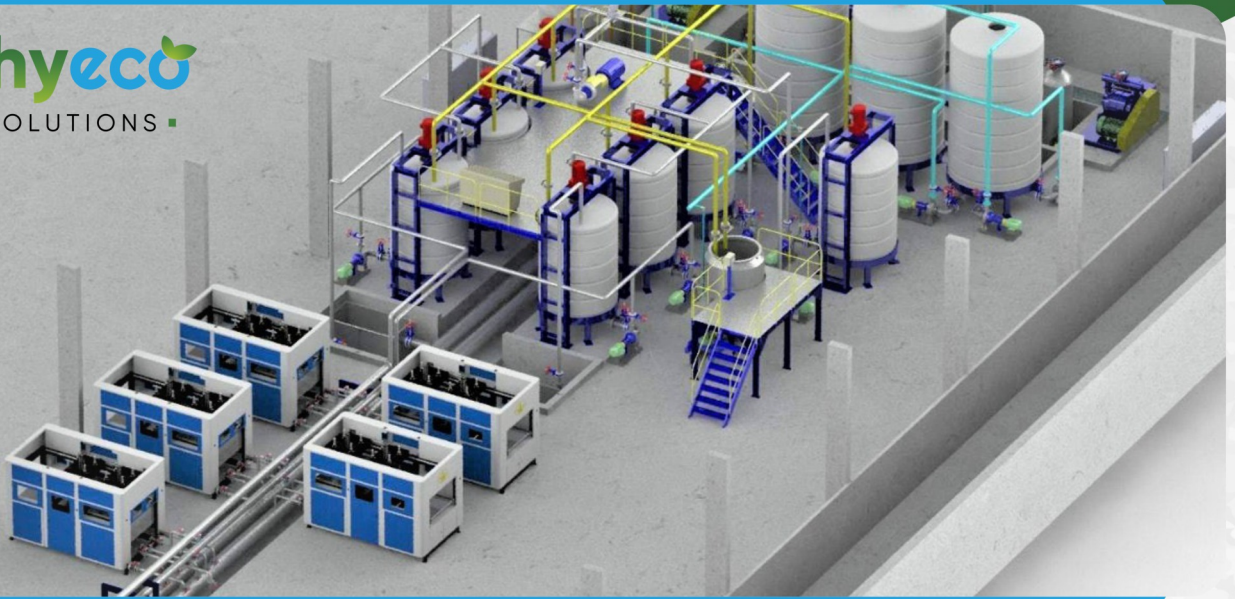

# Technology

ALWAYS A STEP AHEAD

**Earthyeco**  
▪ TECH SOLUTIONS ▪

We are pioneers in introducing **hi-tech innovations** that are a breakthrough in the industry with fully automatic technology, which is used to manufacture the desired pulp molded products.

## How it is Made?

1. Bagasse, the residual sugarcane, undergoes churning and transformation into pulp.
2. This pulp is then molded into high-quality tableware through the application of high temperature and pressure.
3. Earthy Eco-tech product is 100% compostable and capable of decomposing in your backyard home compost.